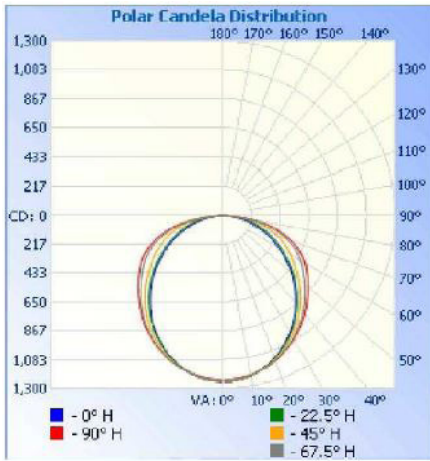

Lumens Per Watt: 130 lm/W

Color Correlated Temperature (CCT): Select (3500K, 4000K, 5000K)

Dimmable: 0-10V

Color Rendering Index (CRI): >80

L70: 75000 hours

ORDERING INFORMATION

Model	Size	Wattage	Voltage	Current	Lumens	Efficacy	CCT	Dimming	Color	Dimensions	Weight
ETH-TTR-22-30W	2x2	(20W 25W 30W)	120-277V	0.17A@120V, 0.07A@277V 0.21A@120V, 0.09A@277V 0.25A@120V, 0.11A@277V	2600 3250 3900	130 lm/W	(3500K, 4000K, 5000K)	0-10V	White	23.74"L x 23.74"W x 4.00"H	8.50 lbs
ETH-TTR-24-42W	2x4	(30W 35W 42W)	120-277V	0.25A@120V, 0.11A@277V 0.29A@120V, 0.13A@277V 0.35A@120V, 0.15A@277V	3900 4550 5460	130 lm/W	(3500K, 4000K, 5000K)	0-10V	White	47.75"L x 23.74"W x 3.00"H	16.00 lbs

ORDERING GUIDE

ETH	TTR	22	30W
ETH	Group	Size	Wattage

PHYSICAL DIMENSIONS

2x2 Models

23.74"L x 23.74"W x 4.00"H

2x4 Models

47.75"L x 23.74"W x 3.00"H

SHIPPING INFORMATION

Model	Unit Weight	Shipping Dimensions	Shipping Weight	Quantity /Box
2x2	8.50 lbs	25.00"L x 24.50"W x 4.25"D	10.60 lbs	1
2x4	16.00 lbs	49.50"L x 24.50"W x 4.00"D	19.00 lbs	1

ETH-TTR-22-30W

ZONAL LUMEN SUMMARY

Zone	Lumens	% Lamp	% Luminaire
0-30	960.4	25.3%	25.3%
0-40	1572.8	41.5%	41.5%
0-60	2818.7	74.4%	74.4%
60-90	962.5	25.4%	25.4%
70-100	452.9	12.0%	12.0%
90-120	3.1	0.1%	0.1%
0-90	3781.2	99.8%	99.8%
90-180	8.0	0.2%	0.2%
0-180	3789.2	100%	100%