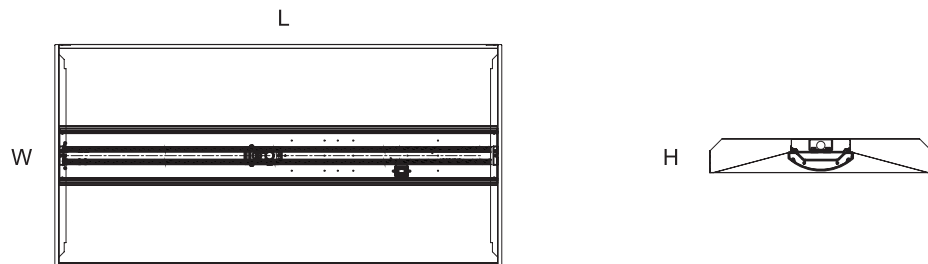

ORDERING GUIDE

ETH	TTR	22	30W
ETH	Group	Size	Wattage

PHYSICAL DIMENSIONS

2x2 Models

23.74"L x 23.74"W x 4.00"H

2x4 Models

47.75"L x 23.74"W x 3.00"H

SHIPPING INFORMATION

Model	Unit Weight	Shipping Dimensions	Shipping Weight	Quantity /Box
2x2	8.50 lbs	25.00"L x 24.50"W x 4.25"D	10.60 lbs	1
2x4	16.00 lbs	49.50"L x 24.50"W x 4.00"D	19.00 lbs	1

ETH-TTR-22-30W

ZONAL LUMEN SUMMARY